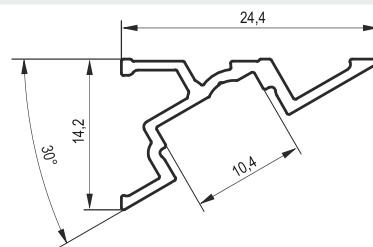

NEW!

Profiles for LED lighting

LED corner profile

length	index	colour
2000	TR16.0001.07	035, 741, 999
3000	TR16.0002.07	035, 741, 999

LED surface profile

length	index	colour
2000	TR16.0003.07	035, 741, 999
3000	TR16.0004.07	035, 741, 999

LED recess profile

length	index	colour
2000	TR16.0005.07	035, 741, 999
3000	TR16.0006.07	035, 741, 999

Illustrative finishes: **035** ALUMINIUM C-0 **741** INOX **999** GLOSSY BLACK ANODISED C-35

Please contact sales@rejs.eu for additional information

End cap for LED corner profile

The picture shows a complete profile divided into separate elements.
The index below refers only to the end cap (2 pcs per set).

index	colour
TR16.0009.05	049, 061, 741

End cap for LED surface profile

The picture shows a complete profile divided into separate elements.
The index below refers only to the end cap (2 pcs per set).

index	colour
TR16.0010.05	049, 061, 741

End cap for LED recess profile

The picture shows a complete profile divided into separate elements.
The index below refers only to the end cap (2 pcs per set).