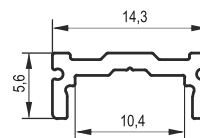

NEW!

Profiles for LED lighting

LED corner profile

length	index	colour
2000	TR16.0001.07	035, 741, 999
3000	TR16.0002.07	035, 741, 999

LED surface profile

length	index	colour
2000	TR16.0003.07	035, 741, 999
3000	TR16.0004.07	035, 741, 999

LED recess profile

length	index	colour
2000	TR16.0005.07	035, 741, 999
3000	TR16.0006.07	035, 741, 999

Illustrative finishes: **035** ALUMINIUM C-0 **741** INOX **999** GLOSSY BLACK ANODISED C-35

Please contact sales@rejs.eu for additional information

End cap for LED corner profile

The picture shows a complete profile divided into separate elements.
The index below refers only to the end cap (2 pcs per set).

index	colour
TR16.0009.05	049, 061, 741

End cap for LED surface profile

The picture shows a complete profile divided into separate elements.
The index below refers only to the end cap (2 pcs per set).

index	colour
TR16.0010.05	049, 061, 741

End cap for LED recess profile

The picture shows a complete profile divided into separate elements.
The index below refers only to the end cap (2 pcs per set).