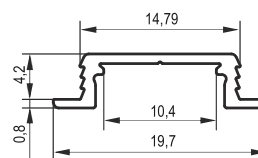

NEW!

Profiles for LED lighting

LED corner profile

length	index	colour
2000	TR16.0001.07	035, 741, 999
3000	TR16.0002.07	035, 741, 999

LED surface profile

length	index	colour
2000	TR16.0003.07	035, 741, 999
3000	TR16.0004.07	035, 741, 999

LED recess profile

length	index	colour
2000	TR16.0005.07	035, 741, 999
3000	TR16.0006.07	035, 741, 999

Illustrative finishes: **035** ALUMINIUM C-0 **741** INOX **999** GLOSSY BLACK ANODISED C-35

Please contact sales@rejs.eu for additional information

End cap for LED corner profile

The picture shows a complete profile divided into separate elements.
The index below refers only to the end cap (2 pcs per set).

index	colour
TR16.0009.05	049, 061, 741

End cap for LED surface profile

The picture shows a complete profile divided into separate elements.
The index below refers only to the end cap (2 pcs per set).

index	colour
TR16.0010.05	049, 061, 741

End cap for LED recess profile

The picture shows a complete profile divided into separate elements.
The index below refers only to the end cap (2 pcs per set).